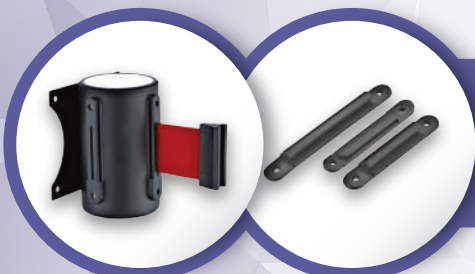

Wall Mounted Self Retractable Belt